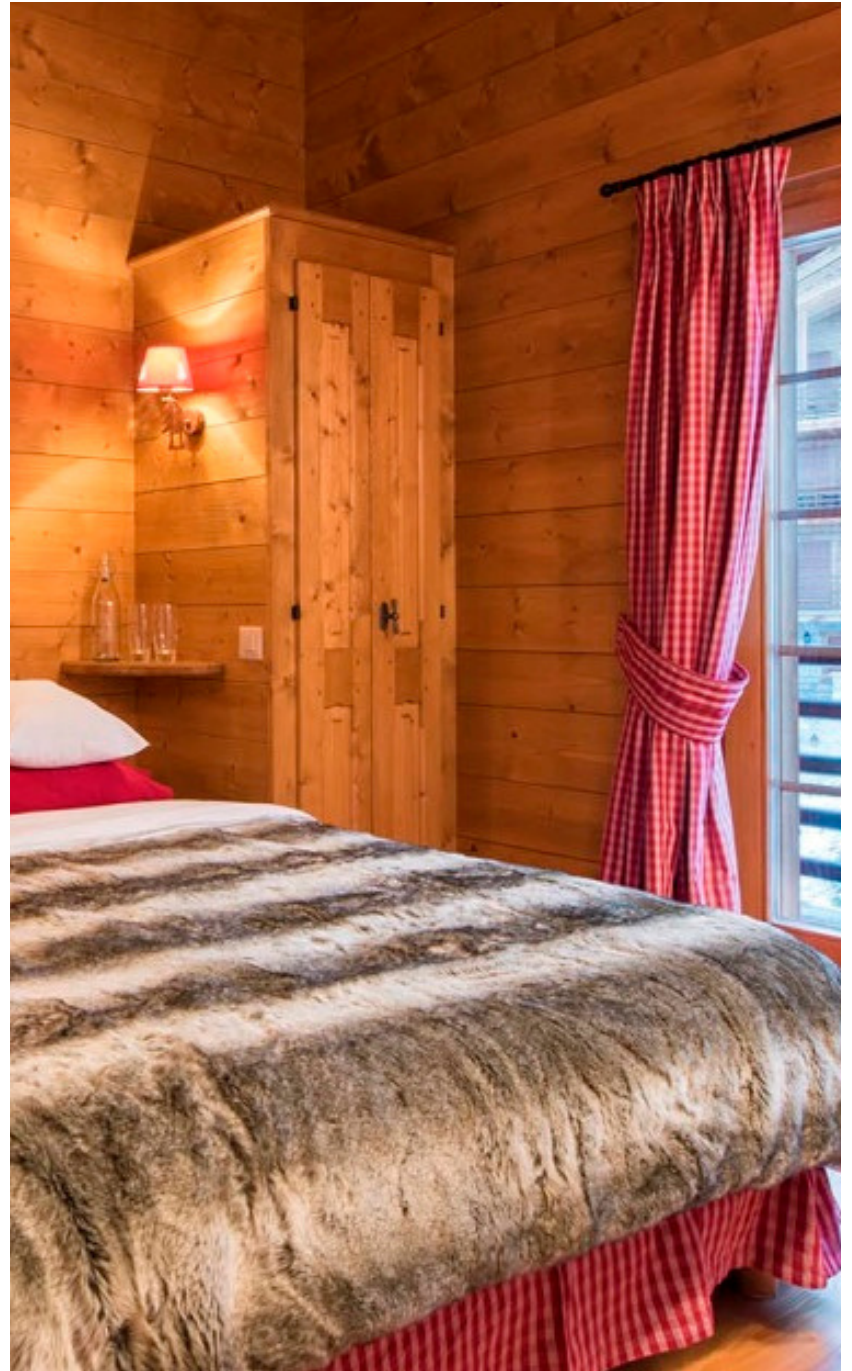

CHALET LAYOUT

3rd Floor

- Open-plan kitchen, dining, lounge area
- Separate WC
- Large South-Westerly facing balcony
- 2 x Double bedrooms with en-suite facilities and north facing balconies
- 1 x twin bedroom with en-suite facilities and a north facing balcony

4th Floor

- 1 x twin room / snug within the mezzanine area