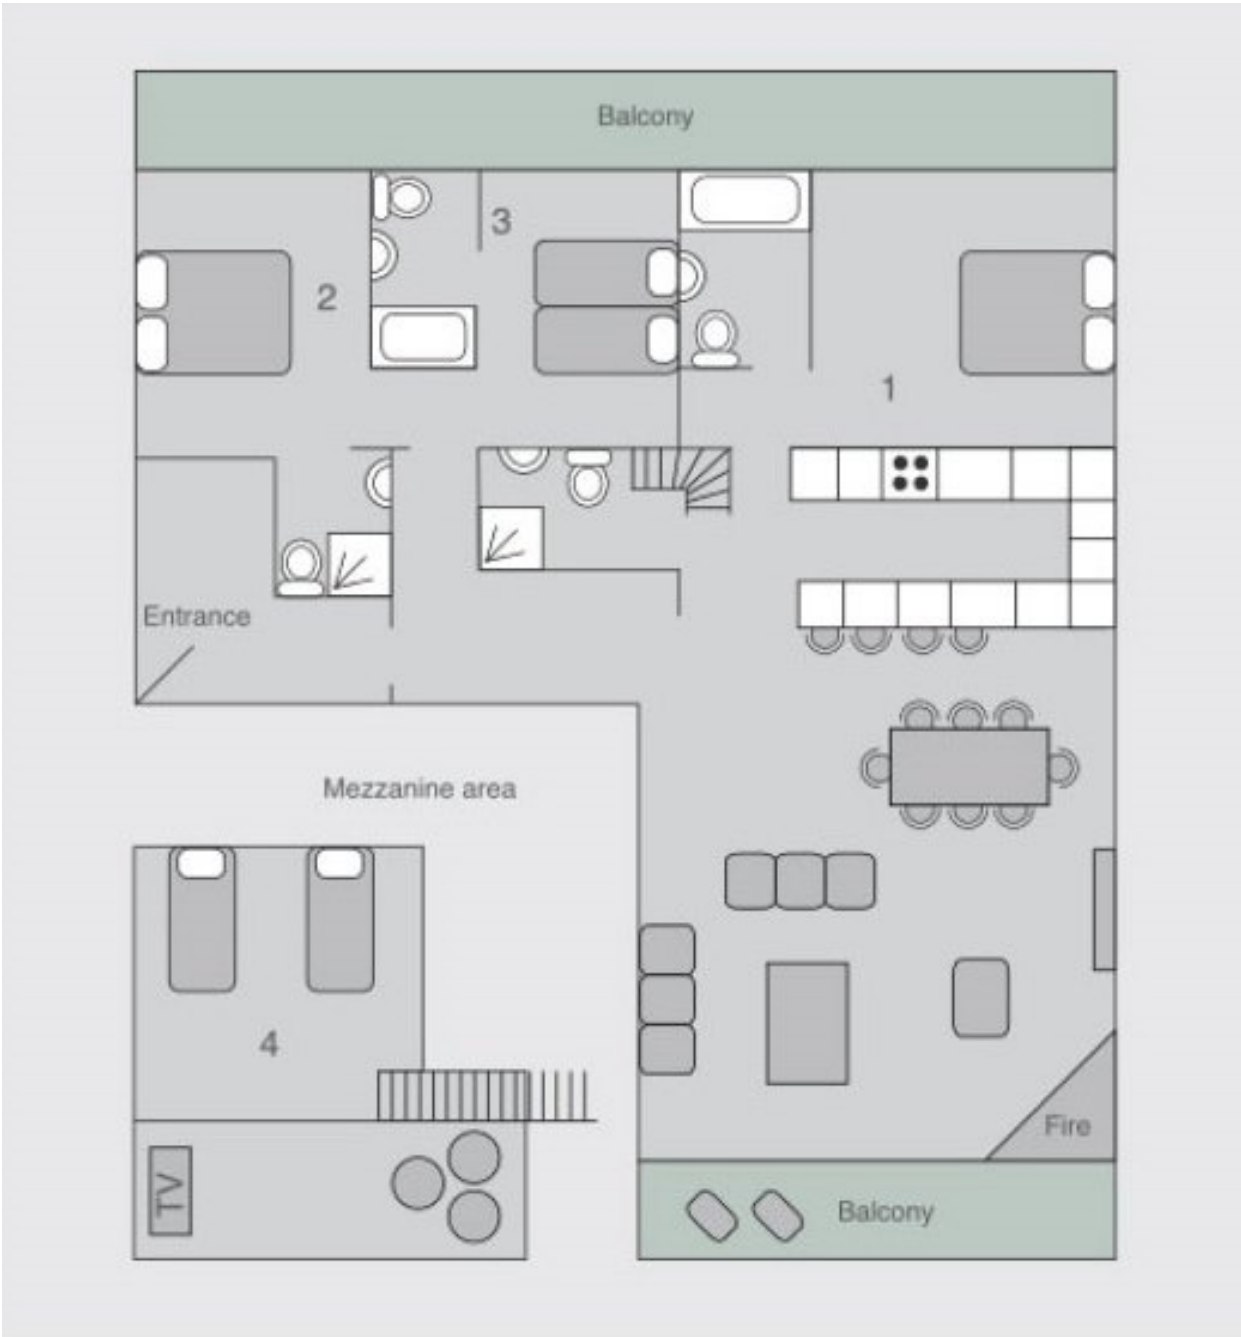

# CHALET LAYOUT

## 3rd Floor

- Open-plan kitchen, dining, lounge area
- Separate WC
- Large South-Westerly facing balcony
- 2 x Double bedrooms with en-suite facilities and north facing balconies
- 1 x twin bedroom with en-suite facilities and a north facing balcony

## 4th Floor

- 1 x twin room / snug within the mezzanine area

SOPHIA | CHALET FLOORPLAN